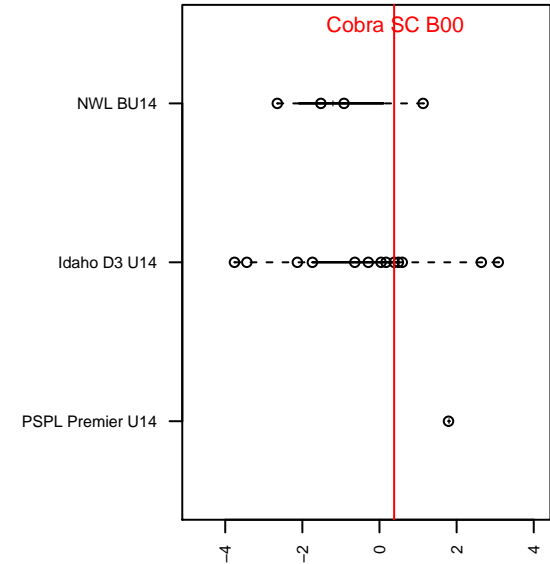

**attack and defense rating
relative to others at age
and all opponents in last 13 months**